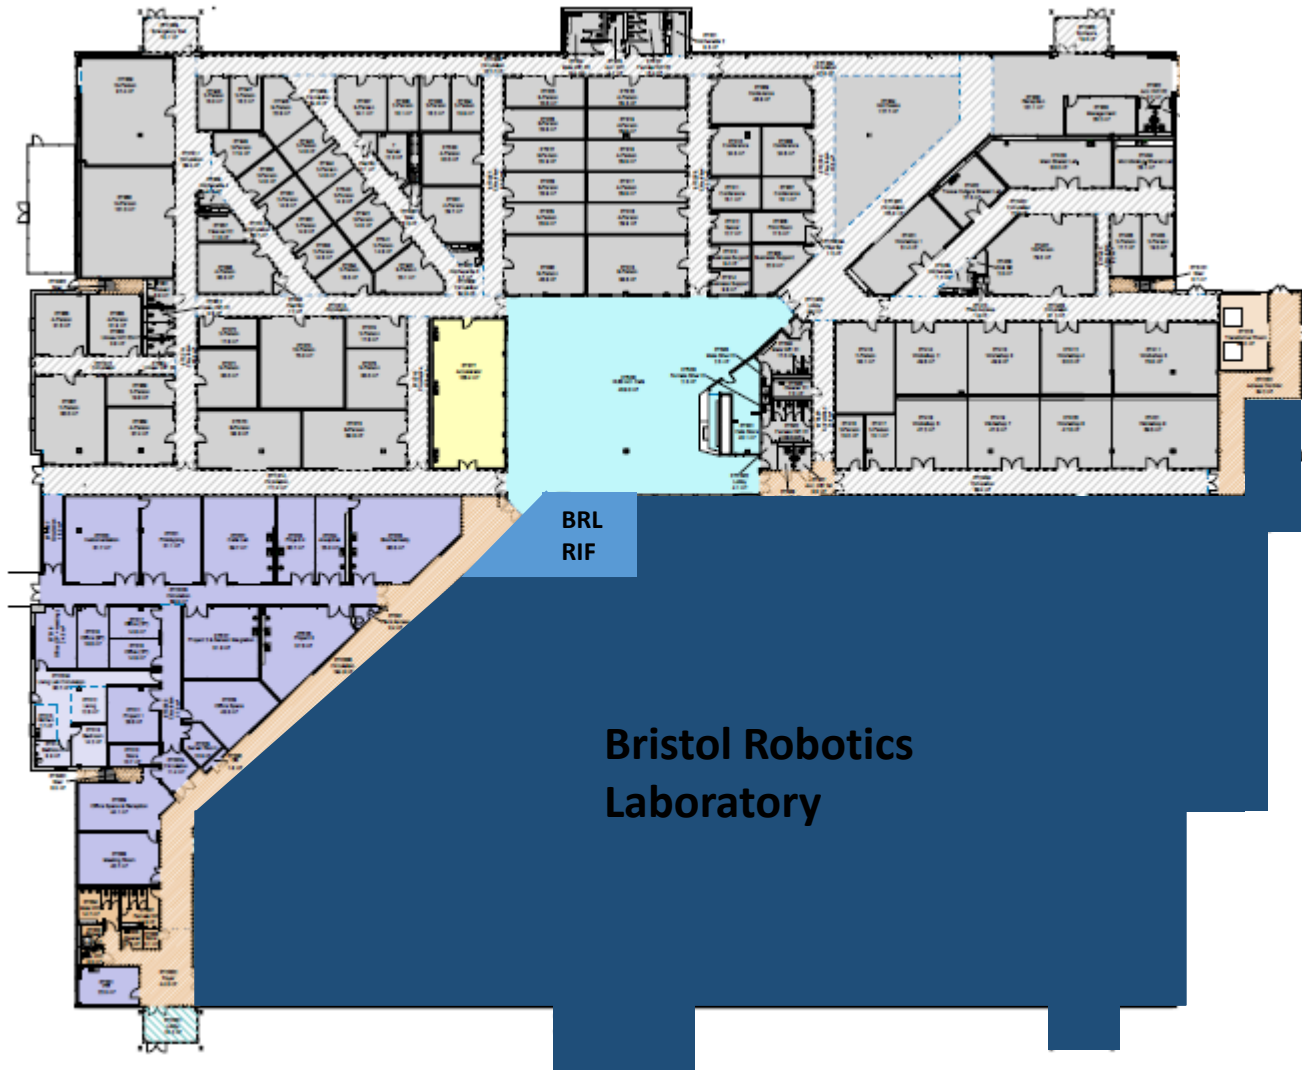

- Bristol Robotics Laboratory (BRL)
- BRL Robotics Innovation Facility
- BRL Hardware Incubator
- West of England Robotics Network
- Women in Robotics Network
- Launch Space Graduate Incubator
- Health Technology Hub
- Medilink SW / AHSN
- Future Space Innovation Centre
- UEZ Hub and cafe

UWE Bristol University Enterprise Zone

T Block - a 11,000 sq m building housing UWE's University Enterprise Zone comprising:

- Bristol Robotics Laboratory (BRL)
- BRL Robotics Innovation Facility
- BRL Hardware Incubator
- West of England Robotics Network
- Women in Robotics Network
- Launch Space Graduate Incubator
- Health Technology Hub
- Medilink SW / AHSN
- Future Space Innovation Centre
- UEZ Hub and cafe