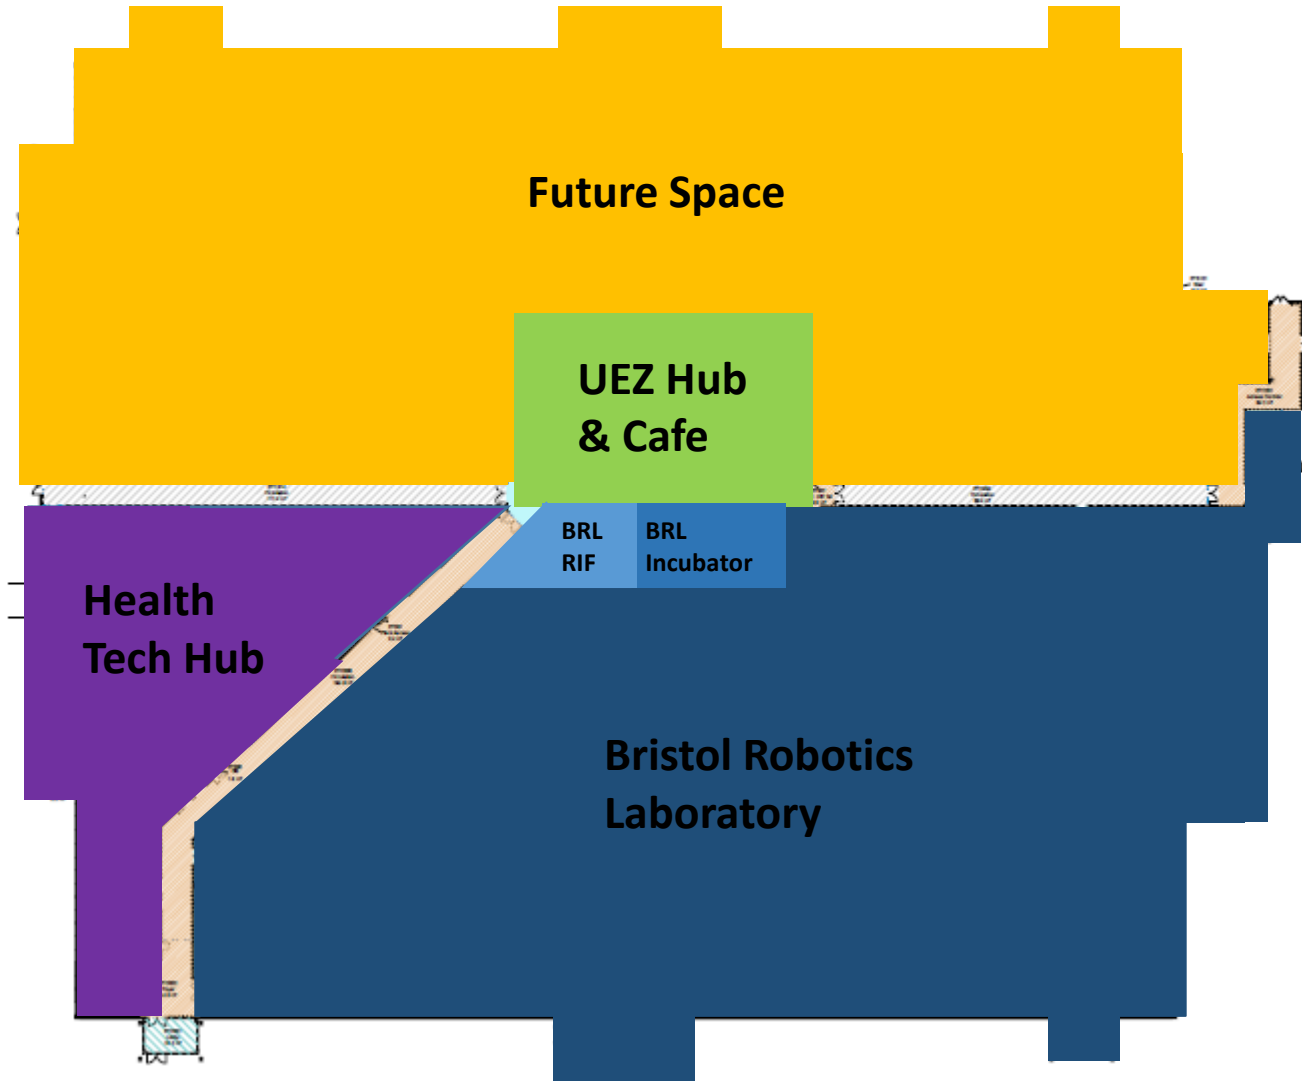

UWE Bristol

University Enterprise Zone

T Block - a 11,000 sq m building housing UWE's University Enterprise Zone comprising:

- Bristol Robotics Laboratory (BRL)
- BRL Robotics Innovation Facility
- BRL Hardware Incubator
- West of England Robotics Network
- Women in Robotics Network
- Launch Space Graduate Incubator
- Health Technology Hub
- Medilink SW / AHSN
- Future Space Innovation Centre
- UEZ Hub and cafe

A second, adjacent 11,000 sq m building formerly UWE's Exhibition and Conference Centre (ECC)

- UWE Nightingale Hospital
- NHS Legacy?