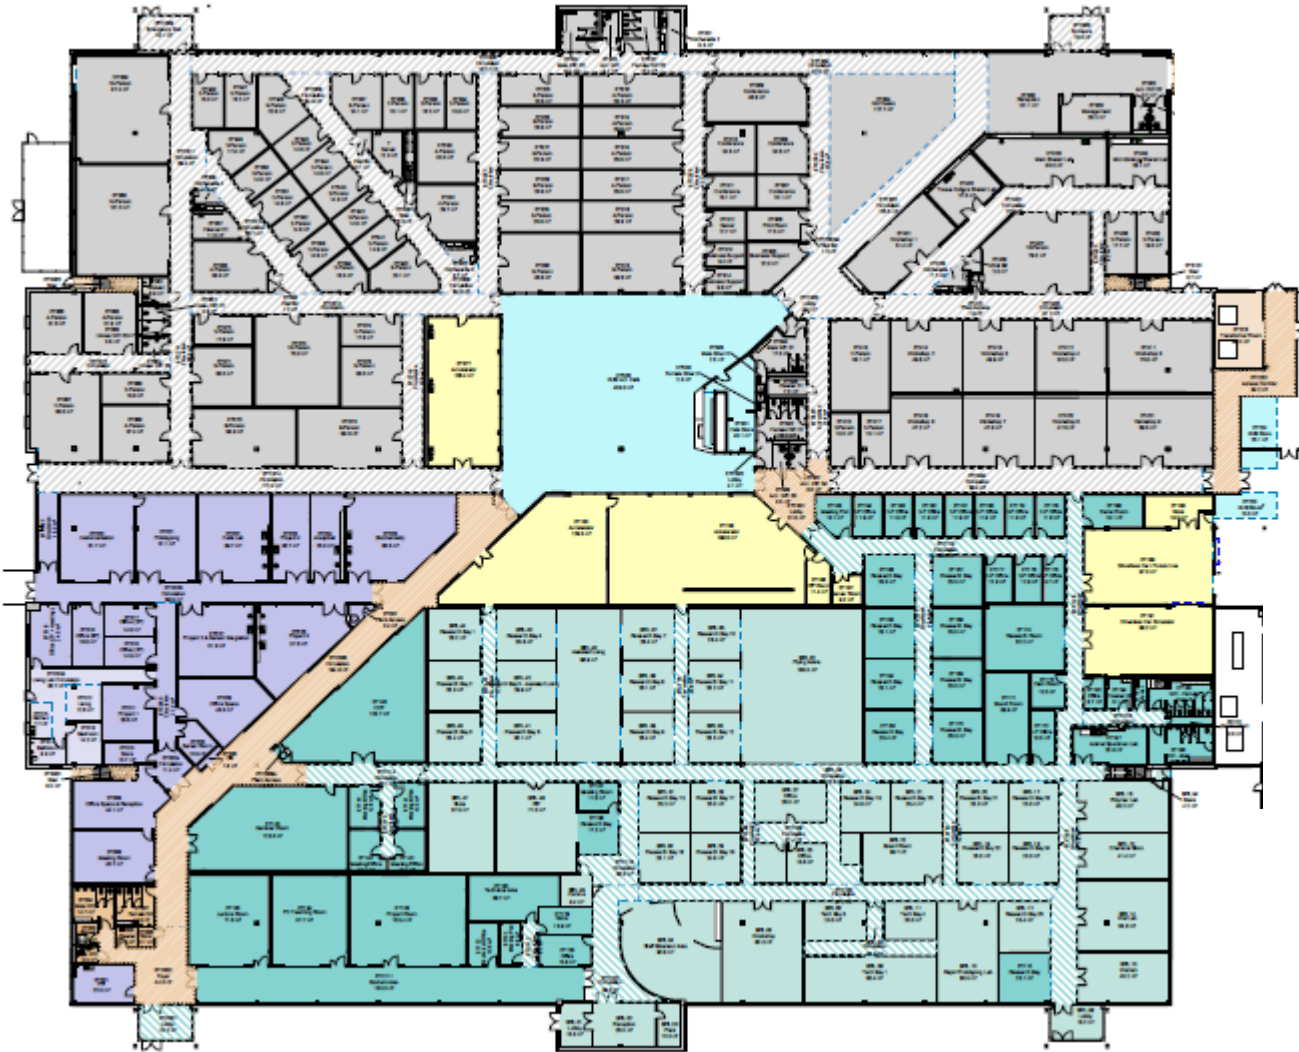

UWE Bristol

University Enterprise Zone

T Block - a 11,000 sq m building housing UWE's University Enterprise Zone comprising:

- Bristol Robotics Laboratory (BRL)
- BRL Robotics Innovation Facility
- BRL Hardware Incubator
- West of England Robotics Network
- Women in Robotics Network
- Launch Space Graduate Incubator
- Health Technology Hub
- Medilink SW / AHSN
- Future Space Innovation Centre
- UEZ Hub and cafe