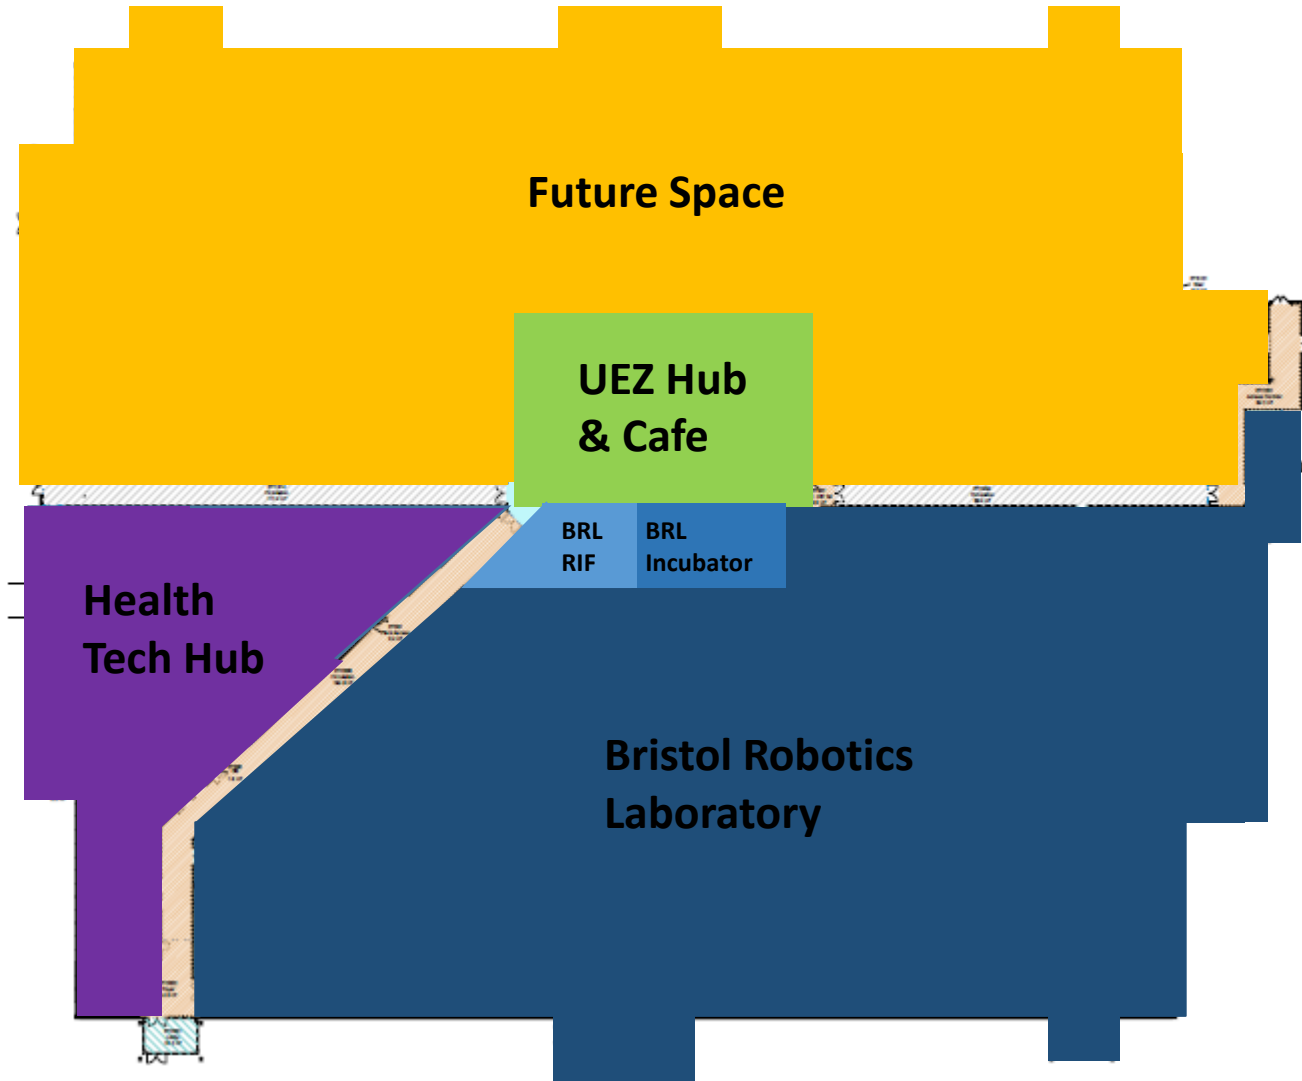

brl
Hardware Incubator

UWE Bristol University Enterprise Zone

T Block - a 11,000 sq m building housing UWE's University Enterprise Zone comprising:

- Bristol Robotics Laboratory (BRL)
- BRL Robotics Innovation Facility
- BRL Hardware Incubator
- West of England Robotics Network
- Women in Robotics Network
- Launch Space Graduate Incubator
- Health Technology Hub
- Medilink SW / AHSN
- Future Space Innovation Centre
- UEZ Hub and cafe

UWE Bristol

University Enterprise Zone

T Block - a 11,000 sq m building housing UWE's University Enterprise Zone comprising:

- Bristol Robotics Laboratory (BRL)
- BRL Robotics Innovation Facility
- BRL Hardware Incubator
- West of England Robotics Network
- Women in Robotics Network
- Launch Space Graduate Incubator
- Health Technology Hub
- Medilink SW / AHSN
- Future Space Innovation Centre
- UEZ Hub and cafe

CRUS2H
FIT FOOD • SMART COFFEE • RAW JUICE

UWE Bristol

University Enterprise Zone

T Block - a 11,000 sq m building housing UWE's University Enterprise Zone comprising:

- Bristol Robotics Laboratory (BRL)
- BRL Robotics Innovation Facility
- BRL Hardware Incubator
- West of England Robotics Network
- Women in Robotics Network
- Launch Space Graduate Incubator
- Health Technology Hub
- Medilink SW / AHSN
- Future Space Innovation Centre
- UEZ Hub and cafe