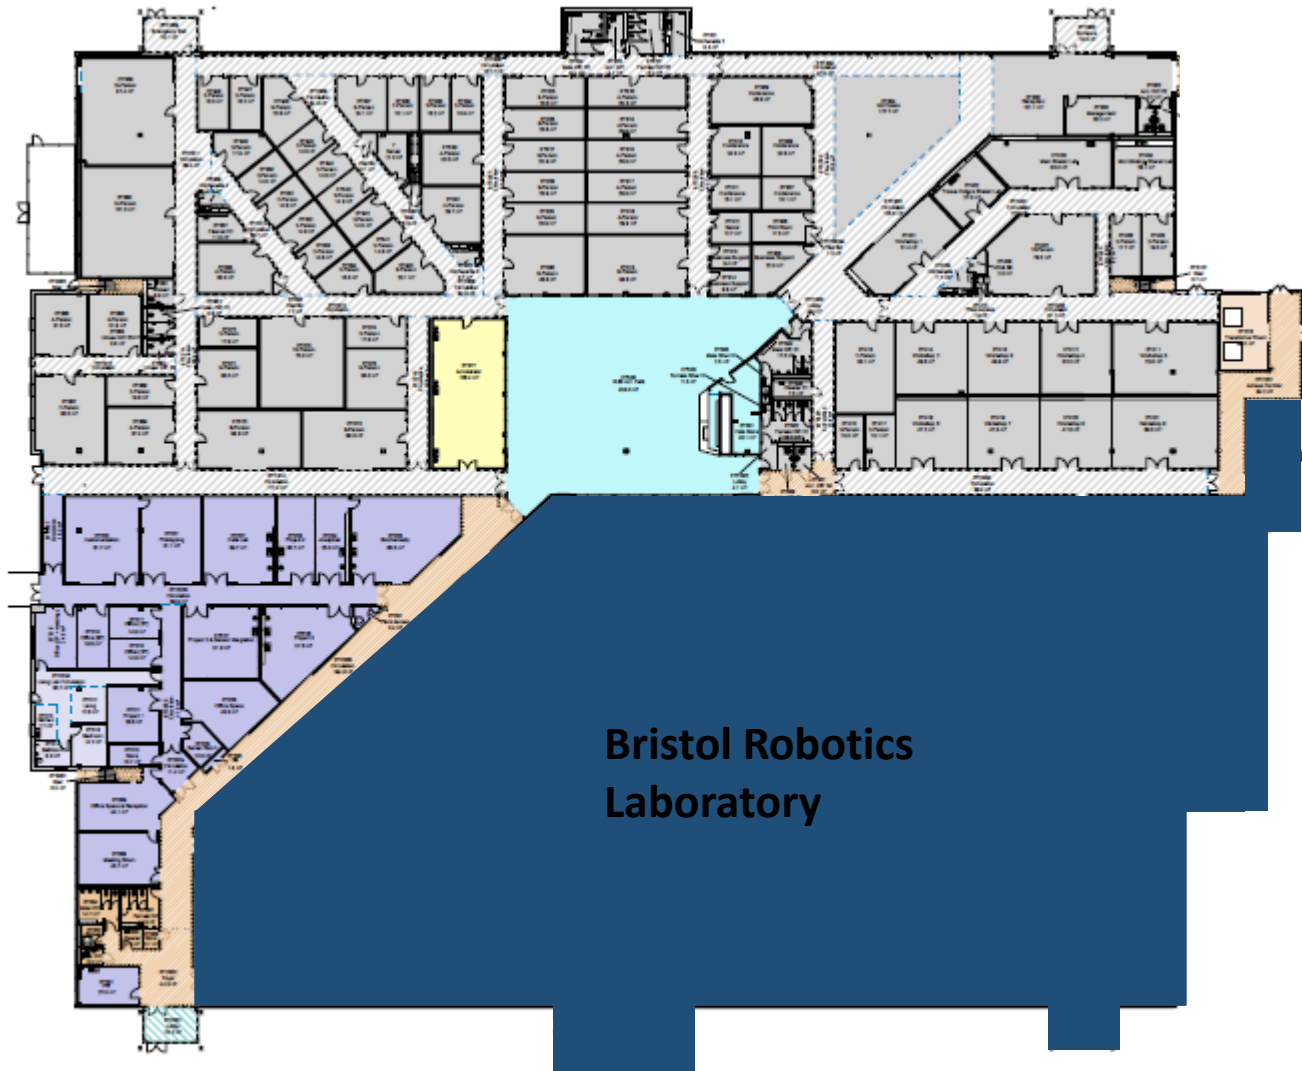

- Bristol Robotics Laboratory (BRL)
- BRL Robotics Innovation Facility
- BRL Hardware Incubator
- West of England Robotics Network
- Women in Robotics Network
- Launch Space Graduate Incubator
- Health Technology Hub
- Medilink SW / AHSN
- Future Space Innovation Centre
- UEZ Hub and cafe

UWE Bristol University Enterprise Zone

T Block - a 11,000 sq m building housing UWE's University Enterprise Zone comprising:

- Bristol Robotics Laboratory (BRL)
- BRL Robotics Innovation Facility
- BRL Hardware Incubator
- West of England Robotics Network
- Women in Robotics Network
- Launch Space Graduate Incubator
- Health Technology Hub
- Medilink SW / AHSN
- Future Space Innovation Centre
- UEZ Hub and cafe