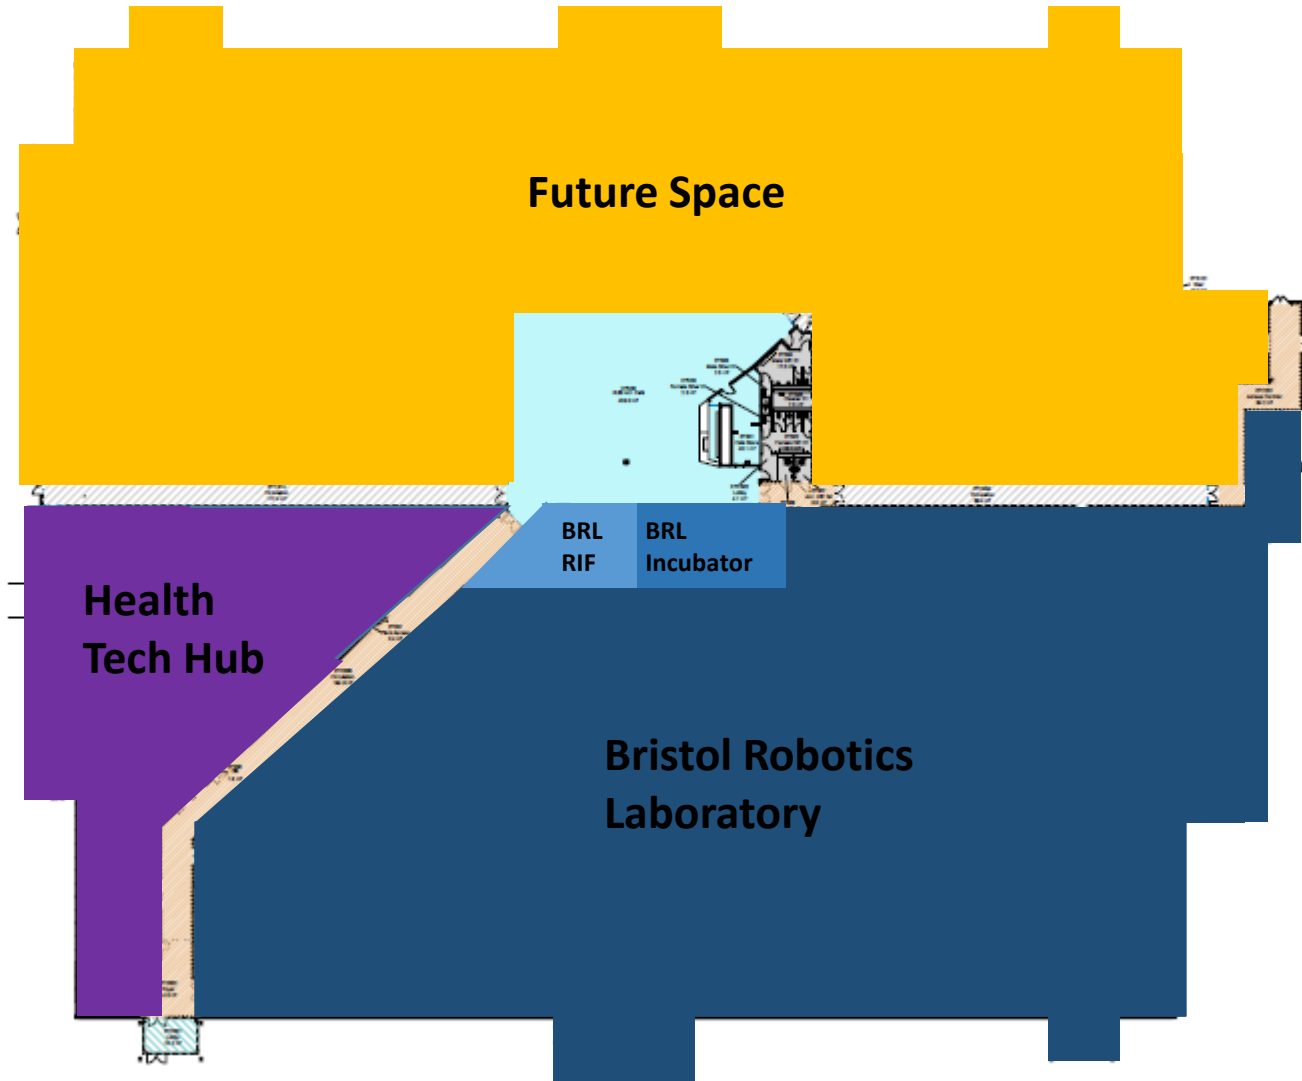

UWE Bristol

University Enterprise Zone

T Block - a 11,000 sq m building housing UWE's University Enterprise Zone comprising:

- Bristol Robotics Laboratory (BRL)
- BRL Robotics Innovation Facility
- BRL Hardware Incubator
- West of England Robotics Network
- Women in Robotics Network
- Launch Space Graduate Incubator
- Health Technology Hub
- Medilink SW / AHSN
- Future Space Innovation Centre
- UEZ Hub and cafe

brl
Hardware Incubator

UWE Bristol University Enterprise Zone

T Block - a 11,000 sq m building housing UWE's University Enterprise Zone comprising:

- Bristol Robotics Laboratory (BRL)
- BRL Robotics Innovation Facility
- BRL Hardware Incubator
- West of England Robotics Network
- Women in Robotics Network
- Launch Space Graduate Incubator
- Health Technology Hub
- Medilink SW / AHSN
- Future Space Innovation Centre
- UEZ Hub and cafe