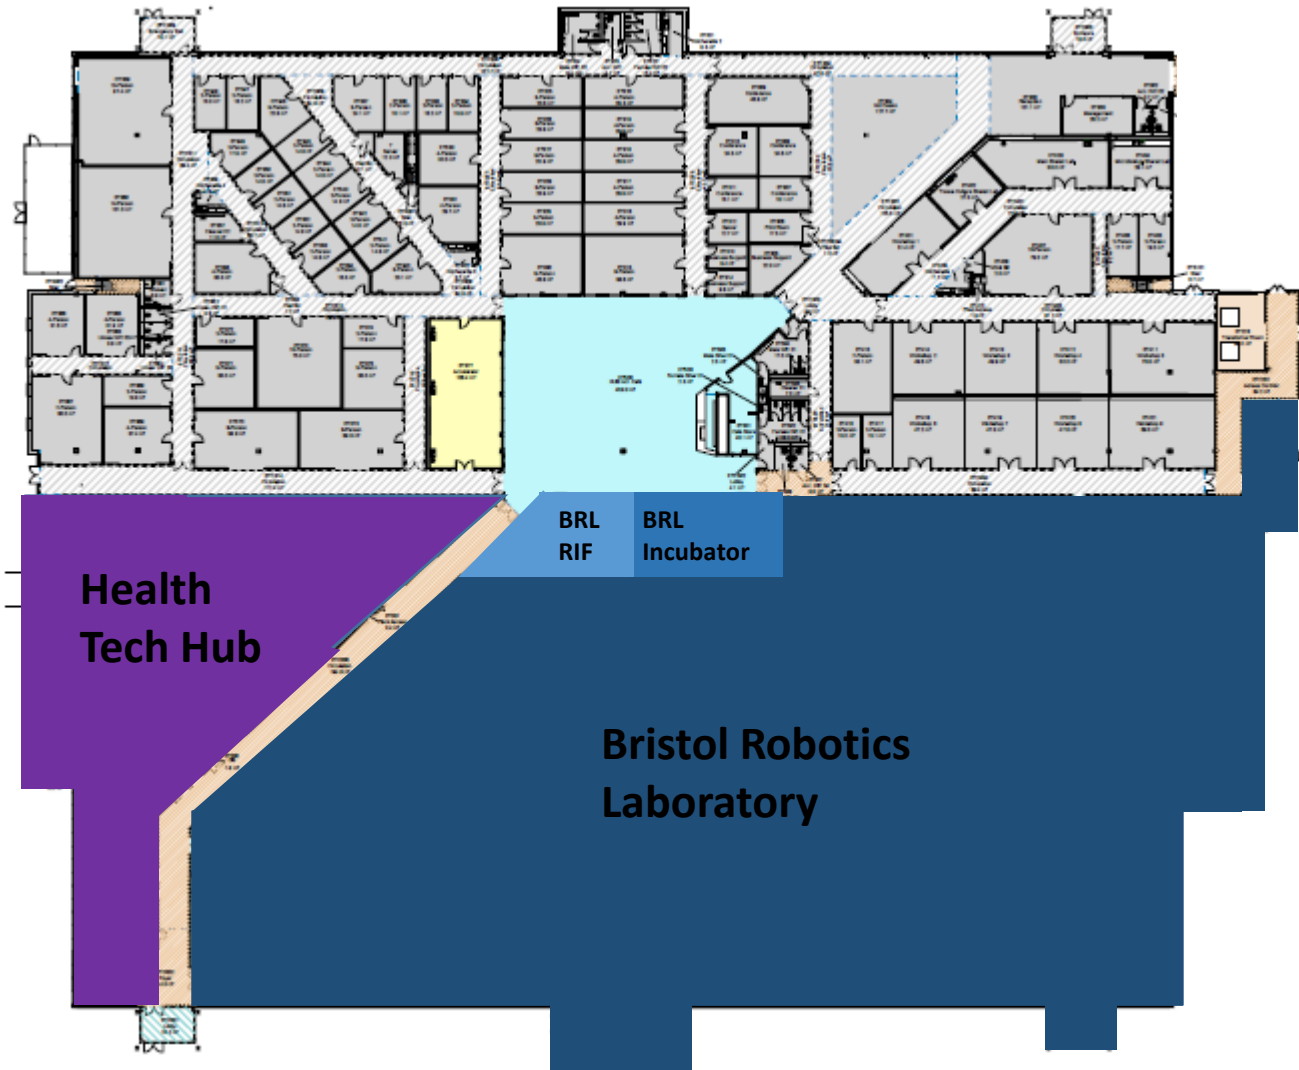

UWE Bristol University Enterprise Zone

T Block - a 11,000 sq m building housing UWE's University Enterprise Zone comprising:

- Bristol Robotics Laboratory (BRL)
- BRL Robotics Innovation Facility
- BRL Hardware Incubator
- West of England Robotics Network
- Women in Robotics Network
- Launch Space Graduate Incubator
- Health Technology Hub
- Medilink SW / AHSN
- Future Space Innovation Centre
- UEZ Hub and cafe

brl
Hardware Incubator

UWE Bristol University Enterprise Zone

T Block - a 11,000 sq m building housing UWE's University Enterprise Zone comprising:

- Bristol Robotics Laboratory (BRL)
- BRL Robotics Innovation Facility
- BRL Hardware Incubator
- West of England Robotics Network
- Women in Robotics Network
- Launch Space Graduate Incubator
- Health Technology Hub
- Medilink SW / AHSN
- Future Space Innovation Centre
- UEZ Hub and cafe