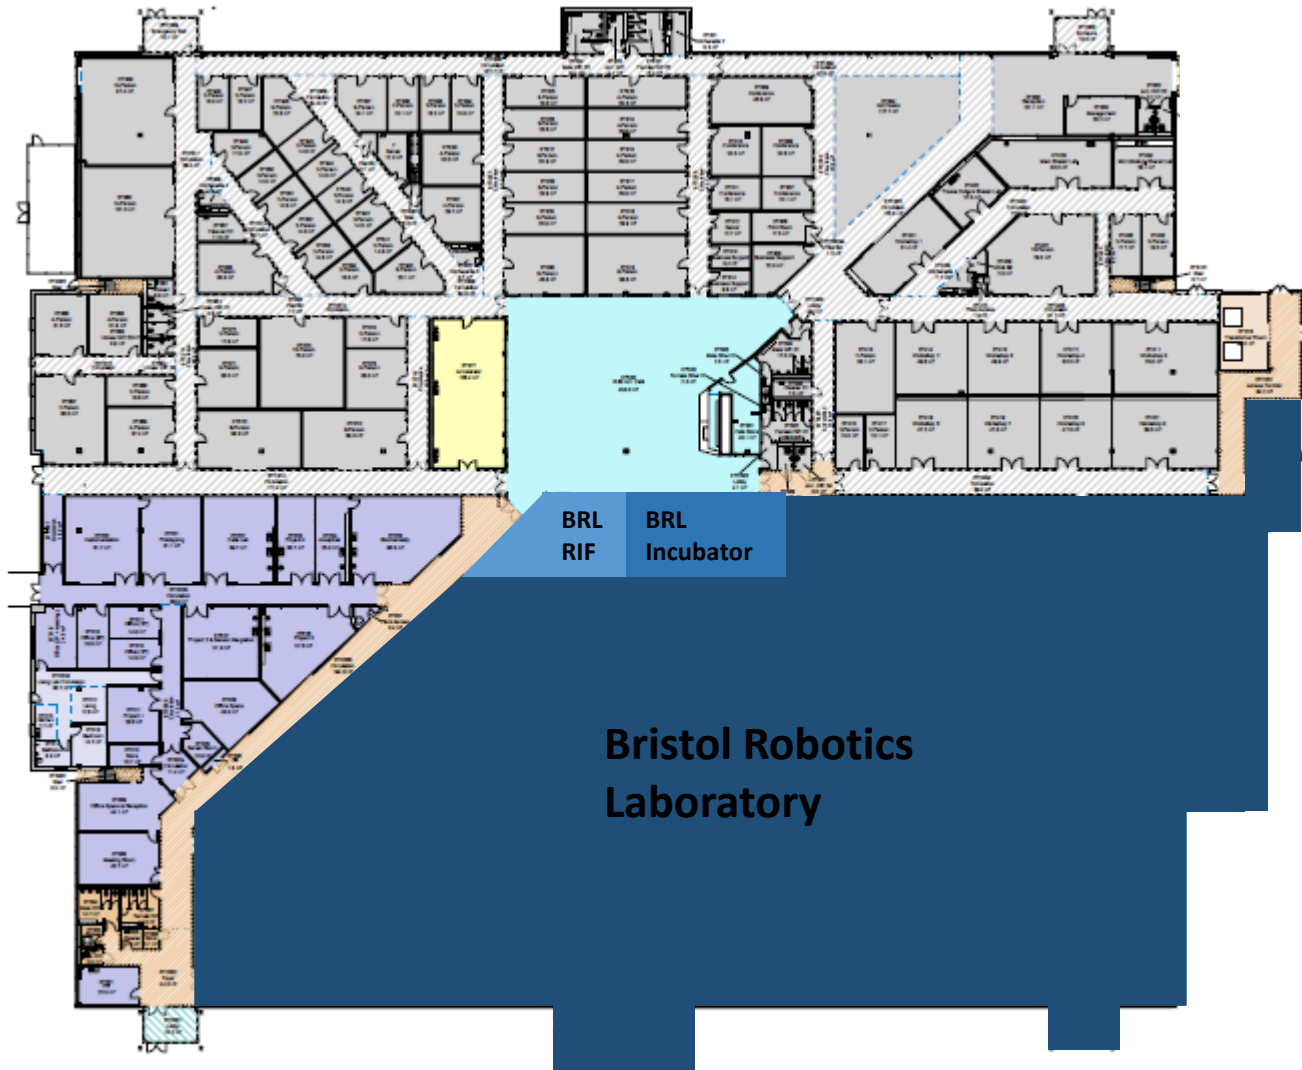

UWE Bristol University Enterprise Zone

T Block - a 11,000 sq m building housing UWE's University Enterprise Zone comprising:

- Bristol Robotics Laboratory (BRL)
- BRL Robotics Innovation Facility
- BRL Hardware Incubator
- West of England Robotics Network
- Women in Robotics Network
- Launch Space Graduate Incubator
- Health Technology Hub
- Medilink SW / AHSN
- Future Space Innovation Centre
- UEZ Hub and cafe

brl
Hardware Incubator

UWE Bristol University Enterprise Zone

T Block - a 11,000 sq m building housing UWE's University Enterprise Zone comprising:

- Bristol Robotics Laboratory (BRL)
- BRL Robotics Innovation Facility
- BRL Hardware Incubator
- West of England Robotics Network
- Women in Robotics Network
- Launch Space Graduate Incubator
- Health Technology Hub
- Medilink SW / AHSN
- Future Space Innovation Centre
- UEZ Hub and cafe